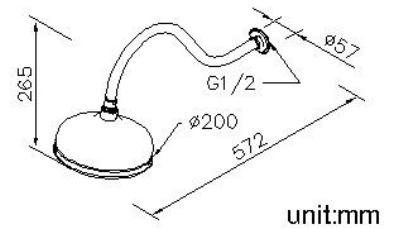

DESCRIPTION:

- 1.Brass of forging body meets JIS 3771 standard.
- 2.Premium metal construction for durability.
- 3.Justime finishes resist corrosion and tarnish.
- 4.Finish meets the standard of ASTM-SC2.
- 5.The swiveling shower arm could be adjusted for the different spray position within available range and adjustable angle of the shower head.
- 6.Coordinates with other products in Classik collection.