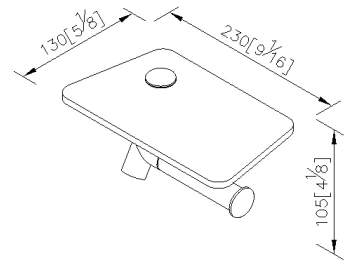

YES

Toilet Tissue Holder 7875-41-80CP

INTRODUCTION:

Brief lines and geometric cylinder simplify shape and present absolute image of the YES Series bathroom accessories.

Considering environmental friendly, the YES Series bathroom accessories have been designed for easy operation, and provides pleasant visual experience to our customers. In order to create more storage space, this tissue holder is equipped with a gray tempered glass platform, which provides a more user-friendly experience.

DESCRIPTION:

1. Material of forging body meets JIS 3771 standard.
2. Brass with chrome-plated; SC2 standard of ASTM for 3 years guarantee; pass 96 hours Salt Spray Test.
3. Material of Wall Bracket: Copper JIS3604
4. Material of Screw : Stainless steel SUS 304
5. Place toilet paper roll from right hand side.
6. With shelf
7. Gray Tempered Glass Platform(230*130*8mm)
8. Polished edge
9. Loading: 5 kgf
10. Product is suitable for toilets of public spaces.