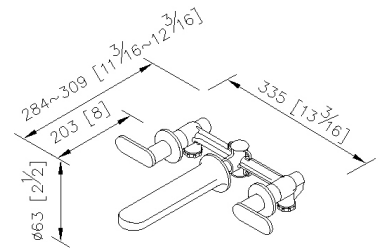

### DESCRIPTION:

1. Material of handle meets JIS 3771 standard.
2. Use lead-free copper material.
3. Finish meets the standard of ASTM-SC2.
4. Ceramic cartridge with brass shell & Japan (MARUWA) ceramic disc.
5. Ceramic valve Past 500,000 times lifespan test.
6. With G 1/2 to water supply wall outlet.
7. Handle valve turning range from closed position: 90°
8. Aerator flow restrictor meets 2.2 GPM max.
9. Coordinates with other products in Charming collection.

unit: mm[inch]