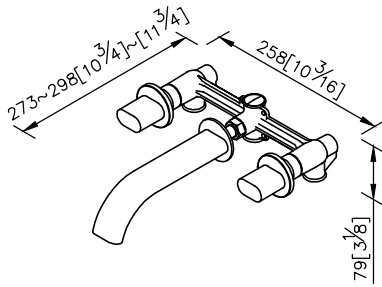

Two-Handle Wall-Mounted Basin Faucet 7920-92-81CP

1. Justime finishes resist corrosion and tarnish.
2. Chrome plated finish meets the standard of ASTM-SC2.
3. The burying depth of embedded body is between 2"(6cm) Min ~ 3"(7.6cm) Max from the finished wall.
4. Casting body material meets ISO CuZn40Pb standard.
5. Forging handle material meets JIS 3771 standard.
6. Coordinates with other products in Perfecto collection.

unit: mm[inch]