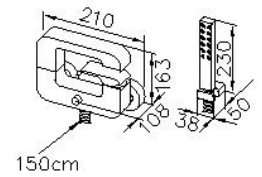

Bath/Shower Faucet 7904-94-81CP

INTRODUCTION:

The special shape is like the letter "G," and it does not only mean "G" for DRAGON also mean "G" for GOOD. DRAGON Series is the symbol of a high quality artistic work. This brand-new design concept is different from the traditional style, therefore, it is perceived that JUSTIME insists on upgrading in each passing day to provide clients the best shower time.

Both of the outlet and handle can be revolved for changing the shape as what the user requires, so that sometimes it is a crouching dragon and others it will prepare to soar in the sky any time.

The strong body provides the safe protect and shows the power of stabilizing the spirit.

DESCRIPTION:

1. Swiveling bath spout can save space while using bath tub.
2. Swiveling spout has passed up to 50,000 turns test.
3. The available distance between two centers of wall water-outlet is 122mm to 178mm.
4. Elastic shower hose can be extended to 2 meter and stand 15Kg/cm² water pressure.
5. With 1/2" to water supply wall outlet.
6. Ceramic valve with KOREA ceramic disc.
7. Handle can be moved up to 22° to adjust water flow from closed position; hot and cold water controlled by swinging handle for 45° both right and left sides.
8. Brass with Chrome plated meets ASTM-SC2 standard.
9. Casting material meets ISO CuZn40Pb Standard.
10. Forging handle material meets JIS 3771 Standard.

unit:mm

Certification:

Fixing Kits:

1. SUS 304 Stainless Steel Screws*2
- Hex Key 2.0mm*1
Bracket Anchor*1
Plastic Anchors*2

AWARD: