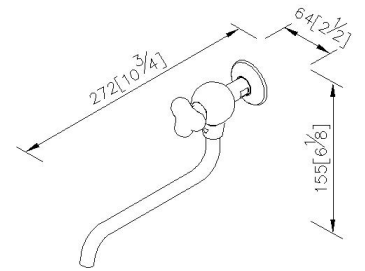

DESCRIPTION:

- 1.The faucet has lovely shape and delicate appearance, which embellishes the environment.
- 2.Porcelain handles are processed by CNC machining, let the faucet easy to clean and with durable characteristic.
- 3.Porcelain handles made by high pressure molding is against UV and color fading.
- 4.Swiveling spout has passed up to 50,000 turns test. Swiveling angle can be adjusted by user.
- 5.Ceramic cartridge with MARUWA ceramic disc / (Japan)
- 6.Thread: G 1/2
- 7.Brass with Chrome plated meets ASTM-SC2 standard.
- 8.Casting body material meets ISO CuZn40Pb Standard