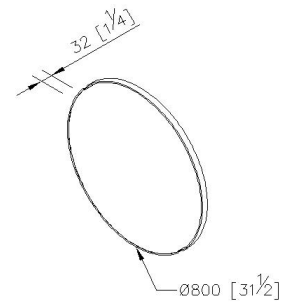

Mirror

7882-78-80S1

INTRODUCTION:

Our world is constantly changing, thus consumers' preferences are also changing. This gives Justime an idea to create an accessory which can fit almost any home interior style. Designers came up with a round-shape mirror, equipped with premium stainless steel frame. The frame comes in organic classic finishes - matte black, true stainless steel and brushed gold. A simple and minimalistic mirror design will highlight your overall bath interior style.

DESCRIPTION:

- 1.Dimension: 800mm x 32mm.
- 2.Frame Material: Stainless Steel SUS304.
- 3.KG and MA finished frames are available.
- 4.Coordinates with other products in all JUSTIME collection.

unit:mm[inch]