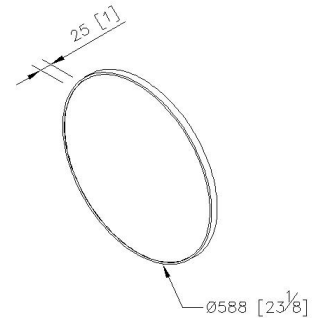

Mirror

7882-76-80MA

INTRODUCTION:

Our world is constantly changing, thus consumers' preferences are also changing. This idea made Justime create an accessory which can fit almost any home interior style. Designers came up with a round-shape mirror, equipped with premium stainless steel frame. The frame comes in organic classic finishes - matte black, true stainless and brushed gold. A simple and minimalistic mirror design will highlight your overall bath interior style.

DESCRIPTION:

- 1.Dimension: 588mm x 25mm.
- 2.Frame Material: Stainless Steel SUS304.
- 3.KG,S1 finished frames available.
- 4.Coordinates with other products in all JUSTIME collection.

unit:mm[inch]

Certification: