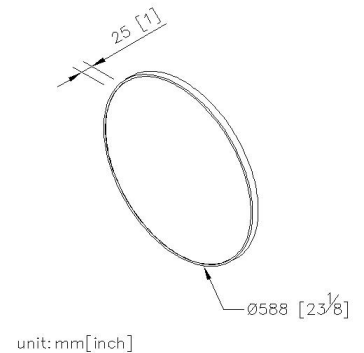

Mirror

7882-76-80KG

INTRODUCTION:

Our world is constantly changing, thus consumers' preferences are also changing. This gives Justime an idea to create an accessory which can fit almost any home interior style. Designers came up with a round-shape mirror, equipped with premium stainless steel frame. The frame comes in organic classic finishes - matte black, true stainless steel and brushed gold. A simple and minimalistic mirror design will highlight your overall bath interior style.

DESCRIPTION:

- 1.Dimension: 588mm x 25mm.
- 2.Frame Material: Stainless Steel SUS304.
- 3.MA,S1 finished frames available.
- 4.Coordinates with other products in all JUSTIME collection.

Certification:

Fixing Kits:

- 1.SUS 304 Stainless Steel Screws*1
Plastic Anchors*1

AWARD: