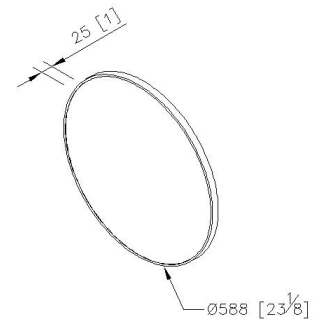

Mirror

7882-76-80CP

INTRODUCTION:

Our world is constantly changing, thus consumers' preferences are also changing. This gives Justime an idea to create an accessory which can fit almost any home interior style. Designers came up with a round-shape mirror, equipped with premium stainless steel frame. The frame comes in organic classic finishes - matte black, true stainless steel and brushed gold. A simple and minimalistic mirror design will highlight your overall bath interior style.

DESCRIPTION:

- 1.Dimension: 588mm x 25mm
- 2.Material: Stainless Steel SUS304
- 3.KG.MA.S1 finished frames available
- 4.Coordinates with other products in all JUSTIME collection

unit:mm[inch]

Certification: