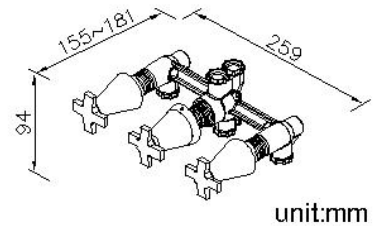

Cone

Three-Handle Valve (Two Outlets) 7874-Z0-81CP

INTRODUCTION:

The conical basin faucet decorates your lavatory in an unique way, improving the convenience of household livings. Chrome plated surface has a smooth touching texture, and the cross handle helps saving efforts for operation.

DESCRIPTION:

- 1.Faucet body material meets JIS 3604 Standard.
- 2.Handle material meets JIS 3771 Standard.
- 3.The body of valve should be buried in the wall beforehand with 1"(2.5cm) adjusting tolerance in depth.
- 4.Chrome plated finish has met the ASTM-SC2 standard.
- 5.The connecting thread of main body is G 1/2.