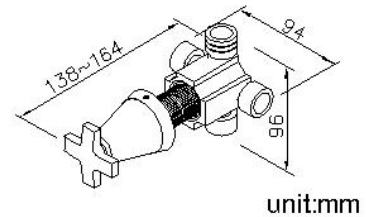

Cone

2-Way Diverter (One Inlet) 7874-WB-80CP

INTRODUCTION:

The conical basin faucet decorates your lavatory in an unique way, improving the convenience of household livings. Chrome plated surface has a smooth touching texture, and the cross handle helps saving efforts for operation.

DESCRIPTION:

1. Faucet body material meets JIS 3604 Standard.
2. Handle material meets JIS 3771 Standard.
3. Water flow could be diverted to 2 water outlets.
4. The body of valve should be buried in the wall beforehand with 1"(2.5cm) adjusting tolerance in depth.
5. Chrome plated finish has met the ASTM-SC2 standard.
6. The connecting thread of main body is G 1/2.