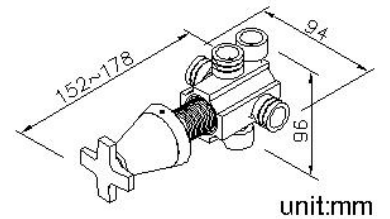

### 2-Way Diverter (Two Inlets) 7874-W2-80CP

#### INTRODUCTION:

The conical basin faucet decorates your lavatory in an unique way, improving the convenience of household livings. Chrome plated surface has a smooth touching texture, and the cross handle helps saving efforts for operation.

#### DESCRIPTION:

1. Faucet body material meets JIS 3604 Standard.
2. Handle material meets JIS 3771 Standard.
3. Water flow could be diverted to 2 water outlets.
4. The body of valve should be buried in the wall beforehand with 1"(2.5cm) adjusting tolerance in depth.
5. Chrome plated finish has met the ASTM-SC2 standard.
6. The connecting thread of main body is G 1/2.