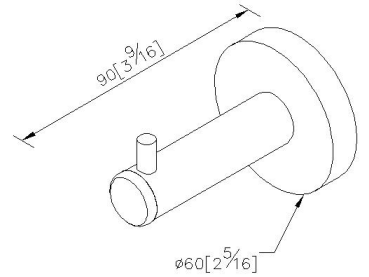

### Door Stop With Hook 7810-DS-80S1

#### INTRODUCTION:

The round base and cylinder bracket with the brush surface finish display the classical style.

#### DESCRIPTION:

1. Stainless Steel body meets SUS 304 standard.
2. Premium metal construction for durability.
3. Justime finishes resist corrosion and tarnish.
4. The simply design concept could be collocated with diverse space.
5. Vertical force could support a static load of 5 kgf.
6. Coordinates with other products in 7810 collection.

unit: mm[inch]