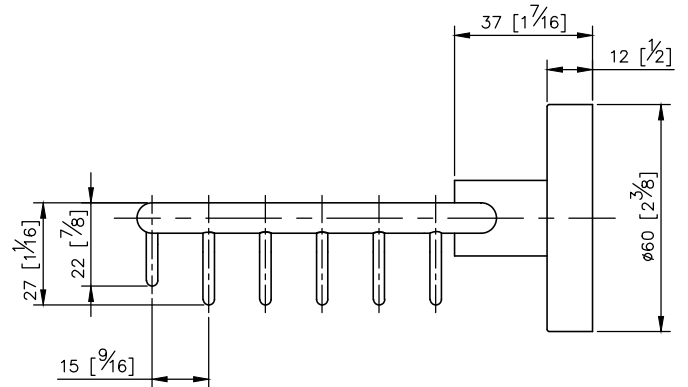

Shower Basket

7810-87-80S1

1. Stainless Steel body meets SUS 304 standard.
2. Premium metal construction for durability.
3. Justime finishes resist corrosion and tarnish.
4. The simply design concept could be collocated with diverse space.
5. Vertical force could support a static load of 5 kgf.
6. The design of basket can decrease the water accumulated.
7. Coordinates with other products in 7810 collection.

unit: mm[inch]

Mounting Template Specification