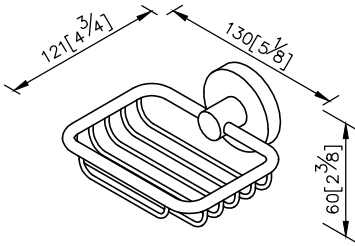

Shower Basket

7810-87-80S1

1. Stainless Steel body meets SUS 304 standard.
2. Premium metal construction for durability.
3. Justime finishes resist corrosion and tarnish.
4. The simply design concept could be collocated with diverse space.
5. Vertical force could support a static load of 5 kgf.
6. The design of basket can decrease the water accumulated.
7. Coordinates with other products in 7810 collection.

unit: mm[inch]

Mounting Template Specification