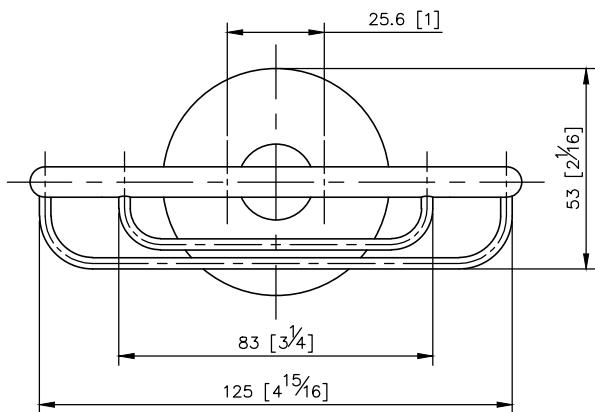

Shower Basket

7810-87-80S1

1. Stainless Steel body meets SUS 304 standard.
2. Premium metal construction for durability.
3. Justime finishes resist corrosion and tarnish.
4. The simply design concept could be collocated with diverse space.
5. Vertical force could support a static load of 5 kgf.
6. The design of basket can decrease the water accumulated.
7. Coordinates with other products in 7810 collection.

unit: mm[inch]

Mounting Template Specification