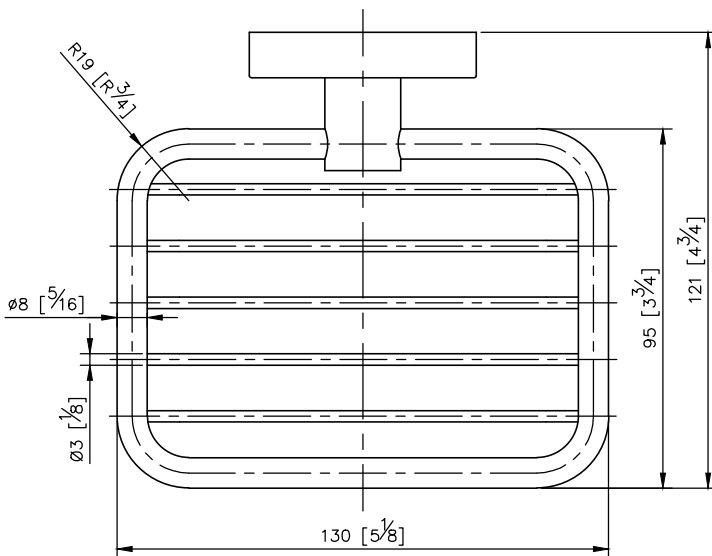

Shower Basket

7810-87-80S1

1. Stainless Steel body meets SUS 304 standard.
2. Premium metal construction for durability.
3. Justime finishes resist corrosion and tarnish.
4. The simply design concept could be collocated with diverse space.
5. Vertical force could support a static load of 5 kgf.
6. The design of basket can decrease the water accumulated.
7. Coordinates with other products in 7810 collection.

unit: mm[inch]

Mounting Template Specification