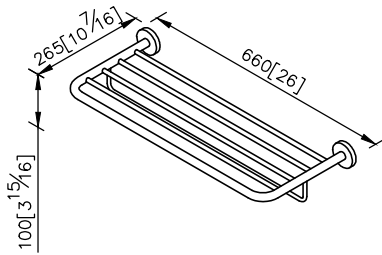

Bath Towel Rack W/Rail 7810-66-80S1

1. Stainless Steel body meets SUS 304 standard.
2. Premium metal construction for durability.
3. Justime finishes resist corrosion and tarnish.
4. The simply design concept could be collocated with diverse space.
5. Vertical force could support a static load of 5 kgf.
6. The size of towel bar: 600mm.
7. Coordinates with other products in 7810 collection.

unit: mm[inch]