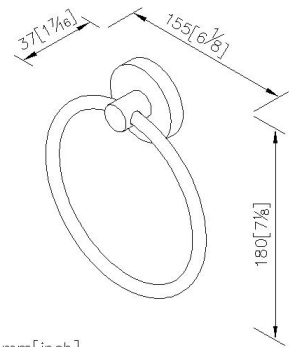

### Towel Ring 7810-60-80S1

#### INTRODUCTION:

The round base and cylinder bracket with the brush surface finish display the classical style.

#### DESCRIPTION:

1. Stainless Steel body meets SUS 304 standard.
2. Premium metal construction for durability.
3. Justime finishes resist corrosion and tarnish.
4. The simply design concept could be collocated with diverse space.
5. Vertical force could support a static load of 4 kgf.
6. Coordinates with other products in 7810 collection.

unit: mm[inch]