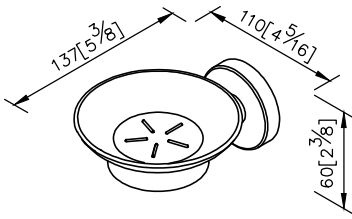

**Soap Dish**  
7810-20-80S1

1. Stainless Steel body meets SUS 304 standard.
2. Premium metal construction for durability.
3. Justime finishes resist corrosion and tarnish.
4. The simply design concept could be collocated with diverse space.
5. Vertical force could support a static load of 2 kgf.
6. Frosted glass soap dish.
7. Coordinates with other products in 7810 collection.

unit: mm[inch]

**Mounting Template Specification**