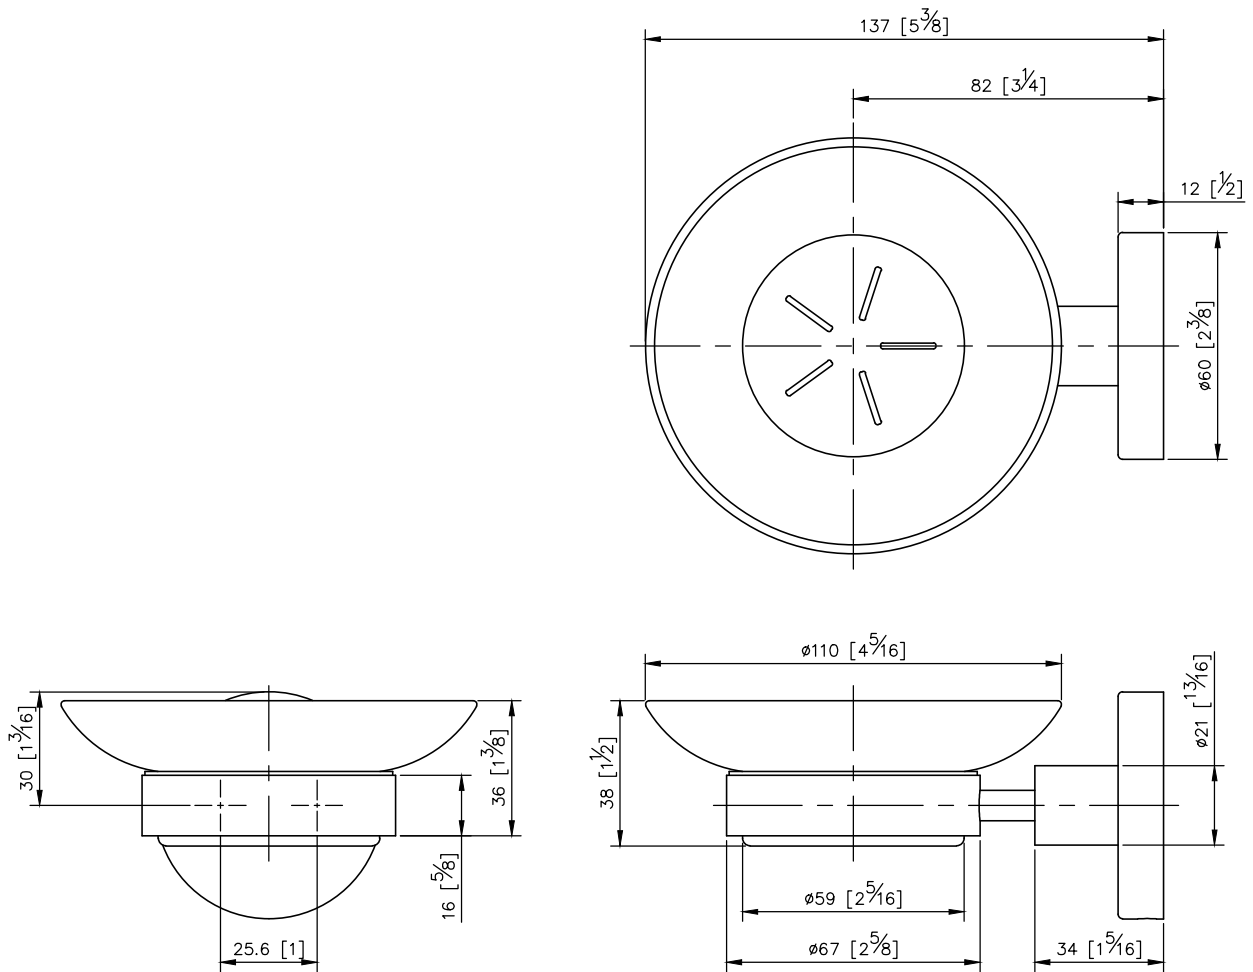

**Soap Dish**  
7810-20-80S1

1. Stainless Steel body meets SUS 304 standard.
2. Premium metal construction for durability.
3. Justime finishes resist corrosion and tarnish.
4. The simply design concept could be collocated with diverse space.
5. Vertical force could support a static load of 2 kgf.
6. Frosted glass soap dish.
7. Coordinates with other products in 7810 collection.

unit: mm[inch]

**Mounting Template Specification**