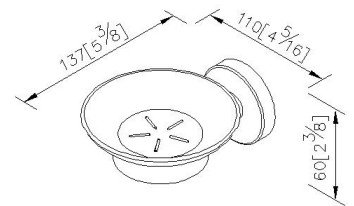

DESCRIPTION:

1. Stainless Steel body meets SUS 304 standard.
2. Premium metal construction for durability.
3. Justime finishes resist corrosion and tarnish.
4. The simply design concept could be collocated with diverse space.
5. Vertical force could support a static load of 2 kgf.
6. Frosted glass soap dish.
7. Coordinates with other products in 7810 collection.