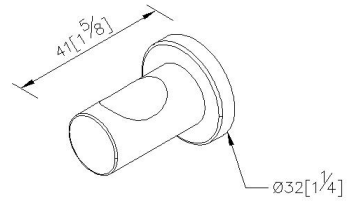

Still One

Robe Hook 7807-50-80CP

INTRODUCTION:

Simple and elegant style of bathroom accessories turn into a basic demand of modern customer, as main design as slender cylinder, which present design features.

DESCRIPTION:

- 1.Brass of casting body meets JIS 3604 standard.
- 2.Premium metal construction for durability.
- 3.Justime finishes resist corrosion and tarnish.
- 4.Finish meets the standard of ASTM-SC2.
- 5.Vertical force could support a static load of 5 kgf.
- 6.Coordinates with other products in Still One Collection.

Certification:

unit: mm[inch]

Fixing Kits:

1. SUS 304 Stainless Steel Screws*2
2. Hex Key 1/8"*1
3. Plastic Anchors*2

AWARD: