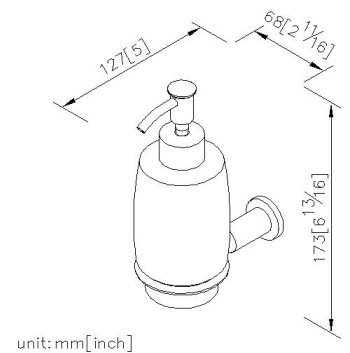

DESCRIPTION:

- 1.Brass of casting body meets JIS 3604 standard.
- 2.Premium metal construction for durability.
- 3.Justime finishes resist corrosion and tarnish.
- 4.Finish meets the standard of ASTM-SC2.
- 5.Correctly installed product's loading is 2 kgf.
- 6.Coordinates with other products in Still One Collection.