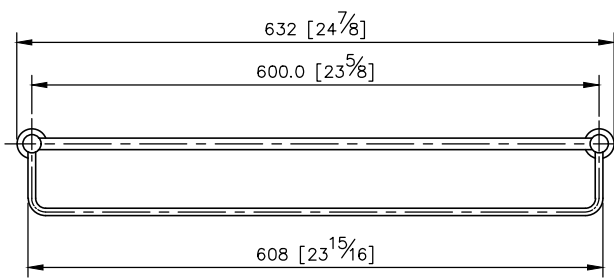

**Bath Towel Rack W/Rail**  
7806-66-80S1

1. Stainless Steel body meets SUS 304 standard.
2. Premium metal construction for durability.
3. Justime finishes resist corrosion and tarnish.
4. Vertical force could support a static load of 5 kgf.
5. Coordinates with other products in Still One collection.

unit: mm[inch]

**Mounting Template Specification**