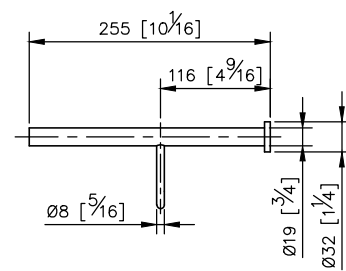

**Bath Towel Rack W/Rail**  
7806-66-80S1

1. Stainless Steel body meets SUS 304 standard.
2. Premium metal construction for durability.
3. Justime finishes resist corrosion and tarnish.
4. Vertical force could support a static load of 5 kgf.
5. Coordinates with other products in Still One collection.

unit: mm[inch]

**Mounting Template Specification**