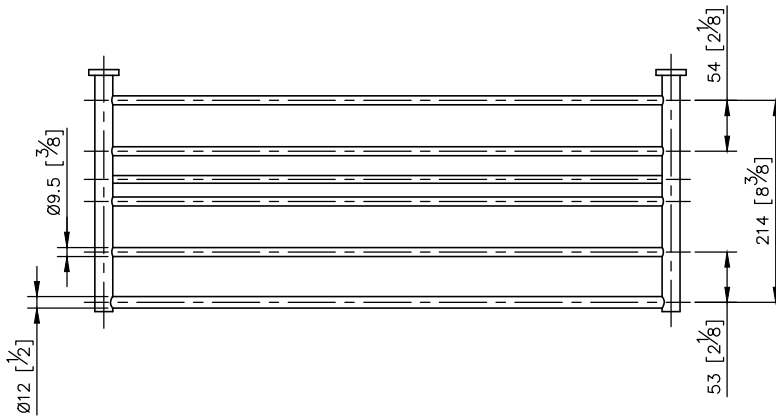

**Bath Towel Rack W/Rail**  
7806-66-80S1

1. Stainless Steel body meets SUS 304 standard.
2. Premium metal construction for durability.
3. Justime finishes resist corrosion and tarnish.
4. Vertical force could support a static load of 5 kgf.
5. Coordinates with other products in Still One collection.

unit: mm[inch]

**Mounting Template Specification**