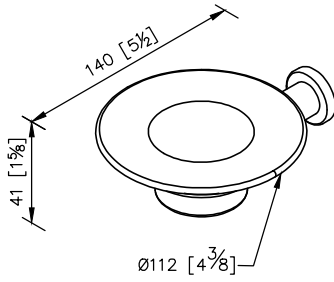

**Soap Dish**  
7806-20-80S1

1. Stainless Steel body meets SUS 304 standard.
2. Premium metal construction for durability.
3. Justime finishes resist corrosion and tarnish.
4. The simply design concept could be collocated with diverse space.
5. Vertical force could support a static load of 2 kgf.
6. Frosted glass soap dish.
7. Coordinates with other products in Still One collection.

unit: mm[inch]