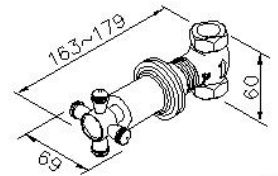

Water Valve (Cold Only)
7803-VA-80CP

INTRODUCTION:

Inspired by the revival, the base has been devised with the parallel and spindle lines to display the gorgeous beauty of Middle Ages.

DESCRIPTION:

1. Brass with Chrome plated meets ASTM-SC2 standard.
2. Justime finishes resist corrosion and tarnish.
3. Thread of wall outlet: 1/2-14 NPT.
4. Only for cold water

unit:mm

Certification:

Fixing Kits:

- 1.

AWARD: