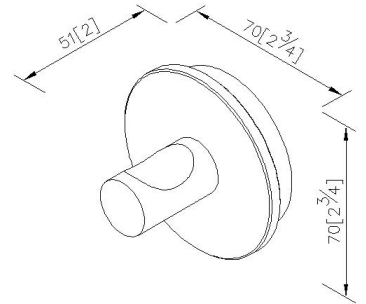

## Robe Hook 7802-50-80CP

### INTRODUCTION:

The circle base has been designed with Frosted glass faceplate to increase the hazy and unreal beauty sense.

### DESCRIPTION:

- 1.Brass of casting body meets JIS 3604 standard.
- 2.Premium metal construction for durability.
- 3.Justime finishes resist corrosion and tarnish.
- 4.Finish meets the standard of ASTM-SC2.
- 5.Correctly installed product's loading is 5 kgf.
- 6.Coordinates with other products in Happiness collection.

unit:mm[inch]