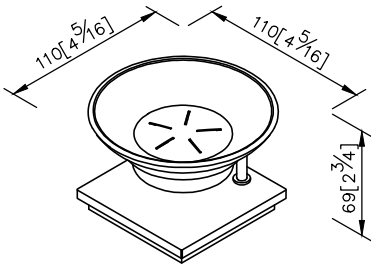

**Freestanding Soap Dish**  
7801-24-80CP

- 1.Brass of casting body meets JIS 3604 standard.
- 2.Premium metal construction for durability.
- 3.Justime finishes resist corrosion and tarnish.
- 4.Finish meets the standard of ASTM-SC2.
- 5.Size of frosted glass faceplate:86\*86mm(3.38\*3.38inch).
- 6.Frosted glass soap dish.
- 7.Coordinates with other products in Happiness collection.

unit: mm[inch]