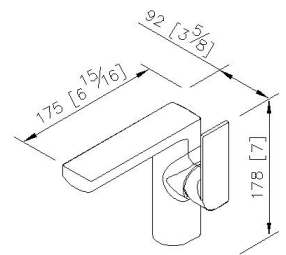

Basin Faucet 7790-90-80CP

INTRODUCTION:

As the ancient Chinese proverb said- square implies honest, round implies intelligent and the combination of both means wisdom. This great wisdom is the accumulation of Chinese culture for thousands of years, the principal of behaviors and embodiment of Eastern philosophy. Square and round of Arch 2 Basin Faucet present on the body and handle design for displaying the perfect interpretation of ancient wisdom and modern style.

DESCRIPTION:

1. Material of faucet body meets ISO CuZn40Pb Standard.
2. Handle material meets JIS 3771 Standard.
3. Finish meets the standard of ASTM-SC2.
4. Ceramic valve with KOREA ceramic disc.
5. Stainless steel braided hose with SANTOPRENE tube (meets NSF approval), can be stood 15Kg/cm² water pressure and 120°C heat.
6. Stainless steel braided hose with M10 x 1.0mm (Male thread connect to faucet body) and 1/2"-14NPSM (Female thread connect to water supplier system).
7. Aerator with removable flow restrictor (2.2 GPM max.), end-user can take off it for larger water flow if necessary.