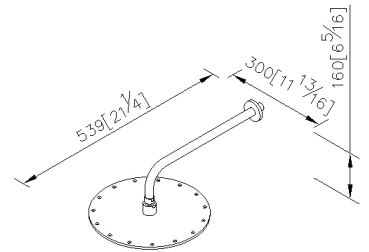

Still One

Showerhead

7771-AB-80MA

INTRODUCTION:

Still One shaped simply but equipped with perfect function. Inspired by the main design conception of "Less is More," Still One used brief lines and a simple model to integrate the practicality and elegance with the concise design style.

DESCRIPTION:

1. Shower arm material meets JIS C2700 Standard.
2. Premium metal construction for durability.
3. Adjustable angle of the shower head.
4. With R 1/2 (1/2-14PT) to water supply wall outlet.
5. Coordinates with other products in Still One collection.