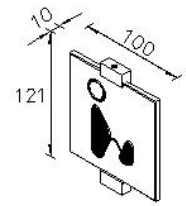

Rest Room Sign (Gentleman)
6999-96-8000

INTRODUCTION:

The simple design could fit with all kinds of spaces.

DESCRIPTION:

1. Material of base: Aluminum.
2. Tempered glass.
3. Printed picture on glass.

unit:mm