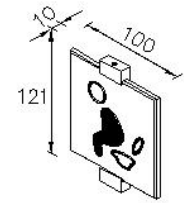

Rest Room Sign (Gentleman)
6999-93-8000

INTRODUCTION:

The simple design could fit with all kinds of spaces.

DESCRIPTION:

1. Material of base: Aluminum.
2. Tempered glass.
3. Printed picture on glass.

unit:mm