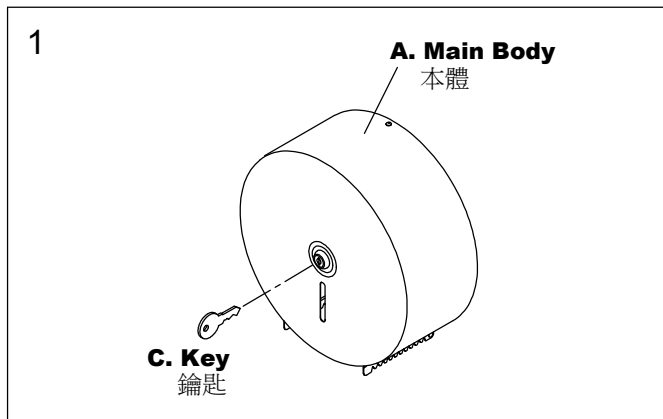

INSTALLATION INSTRUCTIONS

JUMBO ROLL TOILET PAPER DISPENSER

不鏽鋼大卷衛生紙架

1. Open the case with provided **Key**.
用鑰匙開啟紙箱蓋
2. Fix the **Main Body** to wall with **Screws** from inside.
從內部用螺絲將本體固定於牆面
3. Put the **Toilet Paper** into the **Main Body**.
將購買的衛生紙放入
4. Lock the case with provided **Key**, and draw out **Toilet Paper** a little bit for using.
用鑰匙把紙箱蓋鎖上 將衛生紙拉出一些

FIXING CONTENTS

組配件內容