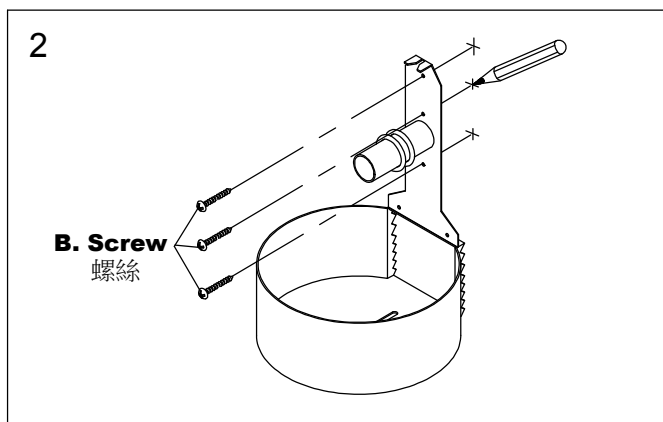

INSTALLATION INSTRUCTIONS

JUMBO ROLL TOILET PAPER DISPENSER

不鏽鋼大卷衛生紙架

1. Open the case with provided **Key**.
用鑰匙開啟紙箱蓋
2. Fix the **Main Body** to wall with **Screws** from inside.
從內部用螺絲將本體固定於牆面
3. Put the **Toilet Paper** into the **Main Body**.
將購買的衛生紙放入
4. Lock the case with provided **Key**, and draw out **Toilet Paper** a little bit for using.
用鑰匙把紙箱蓋鎖上 將衛生紙拉出一些

FIXING CONTENTS

組配件內容