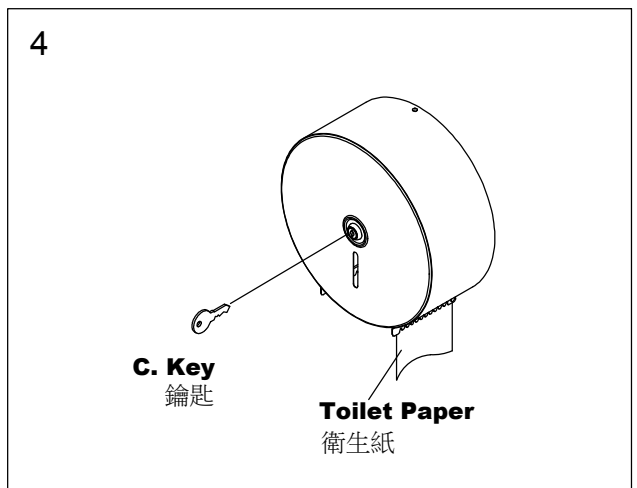

INSTALLATION INSTRUCTIONS

JUMBO ROLL TOILET PAPER DISPENSER

不鏽鋼大卷衛生紙架

1. Open the case with provided **Key**.
用鑰匙開啟紙箱蓋
2. Fix the **Main Body** to wall with **Screws** from inside.
從內部用螺絲將本體固定於牆面
3. Put the **Toilet Paper** into the **Main Body**.
將購買的衛生紙放入
4. Lock the case with provided **Key**, and draw out **Toilet Paper** a little bit for using.
用鑰匙把紙箱蓋鎖上 將衛生紙拉出一些

FIXING CONTENTS

組配件內容