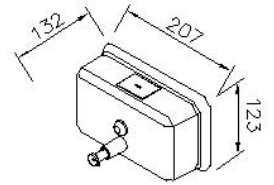

Soap Dispenser 6999-22-80S1

INTRODUCTION:

Refillable soap dispenser with simple design fits for different interior style.

Use the Soap Dispenser in your bathroom countertop or in kitchen to dispense hand soap or dish soap. Reduce the mess of bathing or cleaning supplies, bottles and cans, and improve the cleanliness and comfortability.

unit:mm

DESCRIPTION:

- 1.Stainless Steel body meets SUS 304 standard.
- 2.Premium metal construction for durability.
- 3.Justime finishes resist corrosion and tarnish.
- 4.Finish meets the standard of ASTM-SC2.
- 5.Capacity: 1200 ml.
- 6.Coordinates with other products in JUSTIME collection.