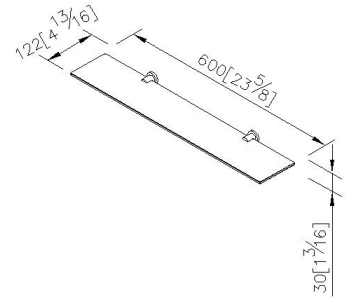

Shelf

6991-71-81S1

INTRODUCTION:

Inspired the small cylinder as the main idea to display the ingenious and comfortable sense, and also the best choice of the bathing space with simple style.

DESCRIPTION:

1. Stainless Steel body meets SUS 303 standard.
2. Premium metal construction for durability.
3. Justime finishes resist corrosion and tarnish.
4. Vertical force could support a static load of 5 kgf.
5. Tempered glass shelf 600*110*6mm.
6. Coordinates with other products in 6991 collection.

Certification:

unit: mm[inch]

Fixing Kits:

- SUS 304 Stainless Steel Screws*2
- Plastic Anchors*2

AWARD: