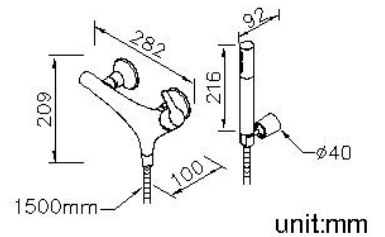

Simple shape is with complete functions. Unique water partition protects users from unwary scald as showering; diverter has been designed with special structure for operating smoothly no matter at high or low water pressure.

DESCRIPTION:

- 1.Handle material meets JIS 3771 Standard.
- 2.Body material meets ISO CuZn40Pb Standard.
- 3.Finish meets the standard of ASTM-SC2.
- 4.The available distance between two centers of wall water-outlet is 122mm to 178mm.
- 5.With G 1/2 to water supply wall outlet.
- 6.Shower hose with TPE flexible tube, can stand 10Kg/cm² water pressure and 70°C heat.
- 7.Elastic shower hose can be extended from 1.5 meter to 2 meter.
- 8.Adjustable angle of the hand-shower bracket.
- 9.Coordinates with other products in Nature collection.

Certification:

Fixing Kits:

- 1.SUS 304 Stainless Steel Screws*2
- Plastic Anchors*2
Material of Wall Mount Bracket: PC*1

AWARD:

product
design
award
2012

台灣精品
TAIWAN EXCELLENCE
2013

DESIGN
AWARD

German
Design Award
NOMINEE 2014