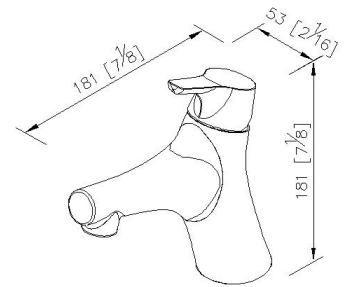

Basin Faucet 6927-90-80CP

INTRODUCTION:

Nature Faucets present infinite imagination of life. Designer observed kinds of organisms to sketch the contours of product for expounding orderless growth and the concept of meristem. Faucets have been combined with stylish handles just like to personally experience the pulsation of life.

DESCRIPTION:

1. Material of handle meets JIS 3771 standard.
2. Material of casting body meets ISO CuZn40Pb standard.
3. Finish meets the standard of ASTM-SC2.
4. Ceramic valve with CERAMTEC ceramic disc/(Germany).
5. Handle can be moved up to adjust water flow from closed position. Hot and cold water can be controlled by swinging handle.
6. Stainless steel braided hose with M10 x 1.0mm (Male thread connect to faucet body) and 1/2"-14NPSM (Female thread connect to water supply system).
7. Aerator flow restrictor (2.2 GPM max.).
8. Coordinates with other products in Nature collection.