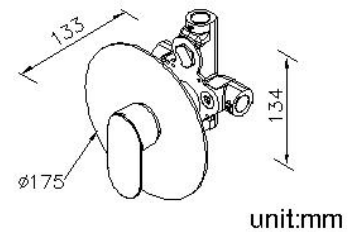

DESCRIPTION:

- 1.Brass of forging body meets JIS 3771 standard.
- 2.Faceplate material is stainless steel SUS304.
- 3.Finish meets the standard of ASTM-SC2.
- 4.G1/2 inlet.
- 5.With replaceable check valve both behind hot and cold water inlet.
- 6.The faucet should be used at the water pressure from 1 to 4 kg/cm².
- 7.The burying depth of embedded body is between 2"(6cm)Min~3"(7.6cm)Max from the finished wall.
- 8.Coordinates with other products in Charming collection.