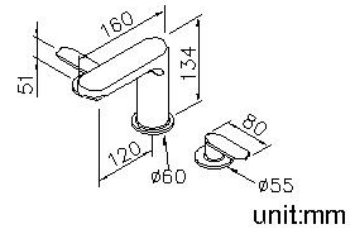

### INTRODUCTION:

The oval shape with raised cambered surface is the major design of Charming Plus Basin Faucet; it's just like the elaborate and shiny jewel and spreads graceful atmosphere for space.

### DESCRIPTION:

- 1.Brass of casting body meets ISO CuZn40Pb standard.
- 2.Chrome plated finish meets the standard of ASTM-SC2.
- 3.Stainless steel braided hose with M10 x 1.0mm (Male thread connects to faucet body) and 1/2"-14NPSM (Female thread connects to water supplier system).
- 4.Stainless steel braided hose with SANTOPRENE tube (meets NSF approval), can bear 15Kg/cm<sup>2</sup> water pressure and 120°C heat.
- 5.Aerator flow restrictor (2.2 GPM max.).
- 6.Ceramic cartridge with MARUWA ceramic disc/(Japan).
- 7.Coordinates with other products in Charming collection.