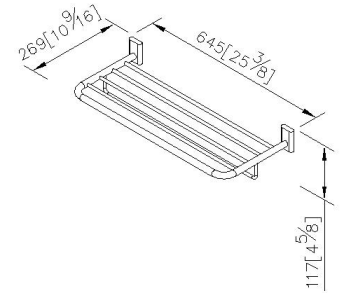

Bath Towel Rack W/Rail 6923-66-80T1

INTRODUCTION:

This design concept of Vitality series bathroom accessories provides a kind of transparent acryl collocating with totem stamping or simple main body's bathroom hanging structure form. This series gets rid of traditional single metal or plastic bathroom accessories and uses totem stamping or vivid various colors to enhance the charm and value of our product. Therefore, our products can beautify the life quality and give users more choices.

DESCRIPTION:

- 1.Brass tube meets JIS C2700 standard.
- 2.Stainless Steel body meets SUS 304 standard.
- 3.Premium metal construction for durability.
- 4.Justime finishes resist corrosion and tarnish.
- 5.Finish meets the standard of ASTM-SC2.
- 6.Vertical force could support a static load of 5 kgf.
- 7.Coordinates with other products in Vitality collection.

unit: mm[inch]

Certificaiton:

Fixing Kits:

- SUS 304 Stainless Steel Screws*4.
- Plastic Anchors*4.
- Material of Wall Mount Bracket*2.

AWARD: