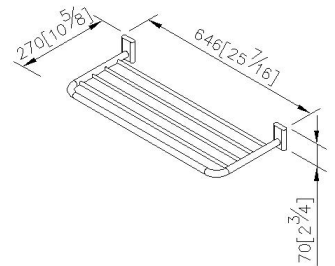

Bath Towel Rack 6923-65-80T1

INTRODUCTION:

This design concept of Vitality series bathroom accessories provides a kind of transparent acryl collocating with totem stamping or simple main body's bathroom hanging structure form. This series gets rid of traditional single metal or plastic bathroom accessories and uses totem stamping or vivid various colors to enhance the charm and value of our product. Therefore, our products can beautify the life quality and give users more choices.

DESCRIPTION:

- 1.Brass tube meets JIS C2700 standard.
- 2.Stainless Steel body meets SUS 304 standard.
- 3.Premium metal construction for durability.
- 4.Justime finishes resist corrosion and tarnish.
- 5.Finish meets the standard of ASTM-SC2.
- 6.Vertical force could support a static load of 5 kgf.
- 7.Coordinates with other products in Vitality collection.

Certificaiton:

unit: mm[inch]

Fixing Kits:

- SUS 304 Stainless Steel Screws*4.
- Plastic Anchors*4.
- Material of Wall Mount Bracket: Steel with zinc plating*2.

AWARD: