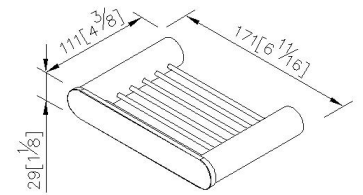

Soap Shelf 6922-22-80CP

INTRODUCTION:

The bathroom should be a comfortable space that allows people to wash away the fatigue at the end of the day. The simple and elegant accessories harmonize with the leisurely atmosphere of the bathroom, bringing users a quiet and relaxing atmosphere. The oval shape with raised cambered surface is the classic design of Charming Collection; the elaborate design radiates gracefulness throughout the bathroom.

DESCRIPTION:

- 1.Brass body meets JIS 3604 standard.
- 2.Premium metal construction for durability.
- 3.Justime finishes resist corrosion and tarnish.
- 4.Chrome plated finish meets the standard of ASTM-SC2.
- 5.Product has been designed without joints to make it easy to clean.
- 6.Vertical force could support a static load of 2 kgf.
- 7.Front panel could prevent things slipping from the shelf.
- 8.Coordinates with other products in Charming collection.

unit: mm[inch]

Certification:

Fixing Kits:

- 1.SUS 304 Stainless Steel Screws *2
- Hex Key 2.5mm *1
Plastic Anchors *2

AWARD: