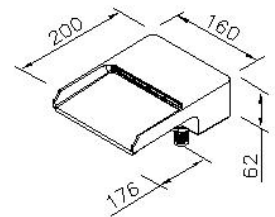

#### INTRODUCTION:

The internal structure of the Mark series bathtub spout has multiple compartments, which can slow down the speed of the water flow. In addition, the outlet fence in the front has a rectifying effect, which makes the outlet water similar to the natural flow. The simple shape of the product is set off against the cascading stream of water, which is like being in the natural environment when bathing.

unit:mm