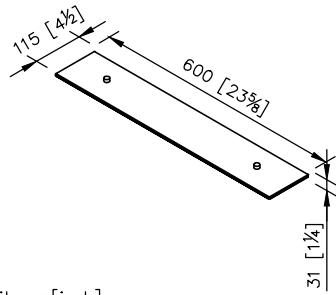

Shelf

6919-70-80CP

unit: mm[inch]

1. Brass forging mounting base meets JIS 3771 standard.
2. Fixing bracket meets brass JIS 3604 standard.
3. Justime finishes resist corrosion and tarnish.
4. Chrome plated finish meets the standard of ASTM-SC2.
5. Vertical force could support a static load of 5 Kgf.
6. Frosted tempered glass shelf size 600*110*6mm.
7. Coordinates with other products in 6919 collection.