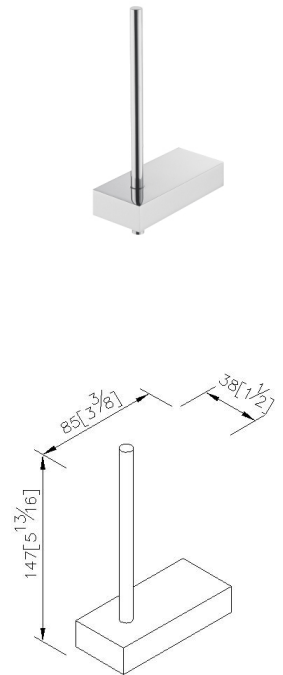

### Spare Toilet Tissue Holder 6918-43-80CP

#### INTRODUCTION:

Elongated cuboids become the main design of body, symmetrical lines bring out the harmony of beauty and the simple visualization.

#### DESCRIPTION:

- 1.Brass mounting base and spare tissue holder bar meet JIS 3604 standard.
- 2.Justime finishes resist corrosion and tarnish.
- 3.Chrome plated finish meets the standard of ASTM-SC2.
- 4.The pedestal could increase the stability for operation.
- 5.Vertical force could support a static load of 5 Kgf.
- 6.The square pedestal of the bathroom accessories could increase the elegance for the environment.
- 7.Coordinates with other products in 6918 collection.