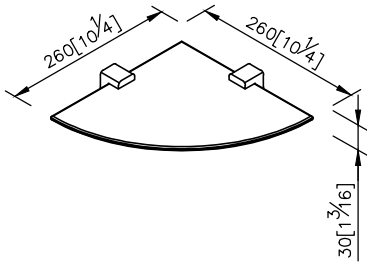

Corner Shelf
6909-74-80CP

- 1.Brass mounting base meets JIS 3604 standard.
- 2.Clear tempered glass shelf 245*245*6mm.
- 3.Justime finishes resist corrosion and tarnish.
- 4.Chrome plated finish meets the standard of ASTM-SC2.
- 5.The rectangle pedestal of the bathroom accessories increases the elegance for environment.
- 6.Vertical force could support a static load of 4 Kgf.
- 7.Coordinates with other products in 6909 collection.

unit: mm[inch]