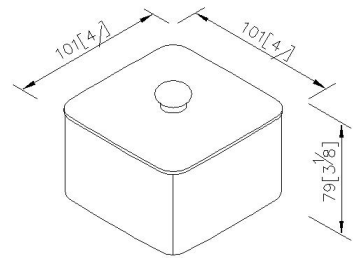

Freestanding Cotton Wool Pot
6909-45-8000

INTRODUCTION:

The square body has been designed with the smooth arc to soften the sharp angle and increase the comfortable sense.

DESCRIPTION:

- 1.Porcelain Cotton Wool Pot (bright white color).
- 2.The square base design of the bathroom accessories could increase the elegance for environment.
- 3.Coordinates with other products in 6909 collection.