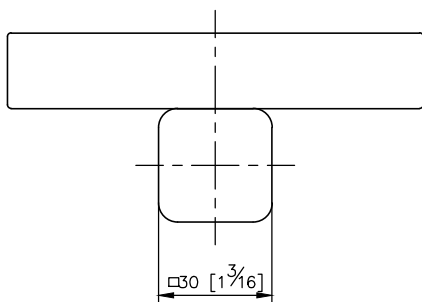

Soap Dish
6909-20-80CP

- 1.Brass mounting base meets JIS 3604 standard.
- 2.Premium metal construction for durability.
- 3.Justime finishes resist corrosion and tarnish.
- 4.Chrome plated finish meets the standard of ASTM-SC2.
- 5.Vertical force could support a static load of 2 Kgf.
- 6.Frosted glass soap dish.
- 7.Special design on inner surface, in which the soaps won't slip out of the plate.
- 8.Coordinates with other products in 6909 collection.

unit: mm[inch]

Mounting Template Specification