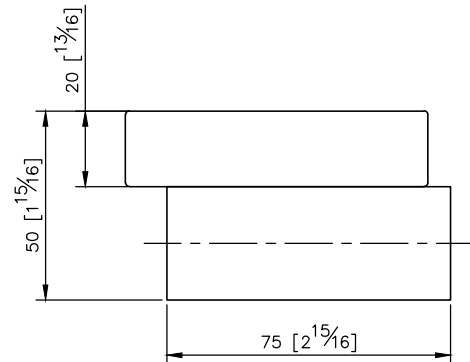

Soap Dish
6909-20-80CP

- 1.Brass mounting base meets JIS 3604 standard.
- 2.Premium metal construction for durability.
- 3.Justime finishes resist corrosion and tarnish.
- 4.Chrome plated finish meets the standard of ASTM-SC2.
- 5.Vertical force could support a static load of 2 Kgf.
- 6.Frosted glass soap dish.
- 7.Special design on inner surface, in which the soaps won't slip out of the plate.
- 8.Coordinates with other products in 6909 collection.

unit: mm[inch]

Mounting Template Specification