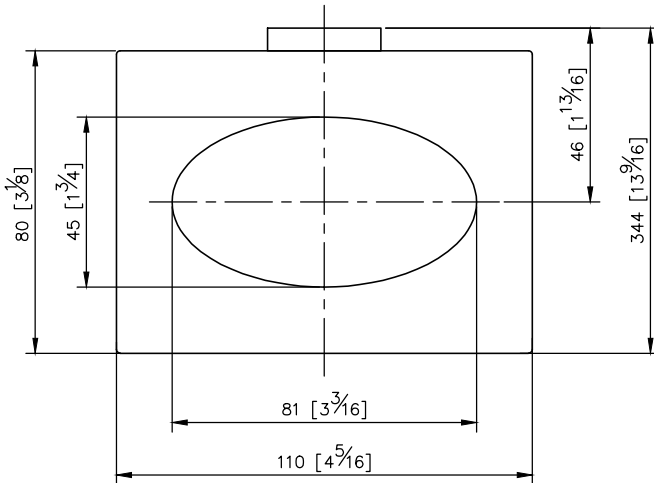

Soap Dish
6909-20-80CP

- 1.Brass mounting base meets JIS 3604 standard.
- 2.Premium metal construction for durability.
- 3.Justime finishes resist corrosion and tarnish.
- 4.Chrome plated finish meets the standard of ASTM-SC2.
- 5.Vertical force could support a static load of 2 Kgf.
- 6.Frosted glass soap dish.
- 7.Special design on inner surface, in which the soaps won't slip out of the plate.
- 8.Coordinates with other products in 6909 collection.

unit: mm[inch]

Mounting Template Specification