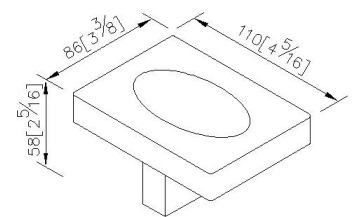

#### INTRODUCTION:

Elongated cuboids become the main design of body, symmetrical lines bring out the harmony of beauty and the simple visualization.

#### DESCRIPTION:

- 1.Brass mounting base and soap dish meet JIS 3771 standard.
- 2.Justime finishes resist corrosion and tarnish.
- 3.Chrome plated finish meets the standard of ASTM-SC2.
- 4.Vertical force could support a static load of 2 Kgf.
- 5.Frosted glass soap dish.
- 6.Special design on inner surface, in which the soaps won't slip out of the plate.
- 7.Coordinates with other products in 6908 collection.

unit:mm[inch]