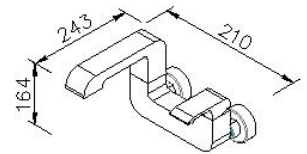

Bathtub Faucet 6904-W0-80CP

INTRODUCTION:

The special shape is like the letter "G," and it does not only mean "G" for DRAGON also mean "G" for GOOD. DRAGON Series is the symbol of a high quality artistic work. This brand-new design concept is different from the traditional style, therefore, it is perceived that JUSTIME insists on upgrading in each passing day to provide clients the best shower time.

Both of the outlet and handle can be revolved for changing the shape as what the user requires, so that sometimes it is a crouching dragon.

DESCRIPTION:

- 1.The 6904 Rim-Mounted Bath Mixer is designed for the bathtub. It makes the 6904 series more complete, and provides more plentiful choices to customer.
- 2.The spout can be swiveled and it passed up to 50,000 turns test.
- 3.Ceramic valve with CERAMTEC ceramic disc / (Germany)
- 4.Handle can be moved upward to 25° to adjust water flow from closed position, hot and cold water controlled by swinging handle for 45° both right and left sides.
- 5.Stainless steel braided hose with M10 x 1.0mm (Male thread connected to faucet body) and 1/2"-14NPSM (Female thread connected to water supply system).
- 6.Brass with Chrome plated meets ASTM-SC2 standard.
- 7.Wall mounted type. The available distance between two centers of wall is 122~178mm.