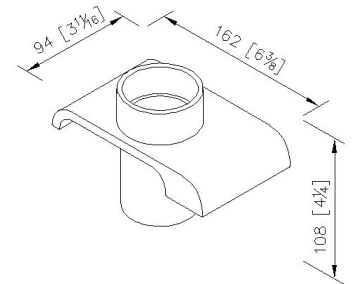

Soap Dispenser 6904-30-80MA

INTRODUCTION:

In the East, dragon represents honor and has auspicious meaning. Dragon Bathroom Accessories are made with Dragon inspired details. Dragon Accessories creates unique bathing spaces. The product's appearance was encouraged to follow the idea of "the Form Follows Function". The Accessories' concise shapes provide stability for users.

DESCRIPTION:

1. Aluminium body meets 6061T6 standard
2. Premium metal construction for durability
3. Justime finishes resist corrosion and tarnish
4. Correctly installed product loading is 2 kg f
5. Porcelain white tumbler
6. Capacity: 200ml
7. The one-piece design could prevent the filth from accumulating and help easy cleaning as a result
8. Coordinates with other products in Dragon collection

unit: mm[inch]

Certification:

Fixing Kits:

- SUS 304 Stainless Steel Screws *2
- Hex Key 2.0mm *1
- Plastic Anchors *2
- Material of Wall Mount Bracket: Copper JIS3771 *1

AWARD: