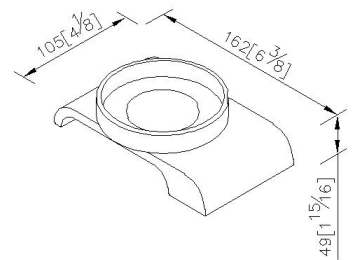

### DESCRIPTION:

1. Aluminium body meets 6061T6 standard
2. Premium metal construction for durability
3. Justime finishes resist corrosion and tarnish
4. Correctly installed product loading is 2 kg f
5. Porcelain white soap dish
6. The one-piece design could prevent the filth from accumulating and help easy cleaning as a result
7. Coordinates with other products in Dragon collection

unit: mm[inch]